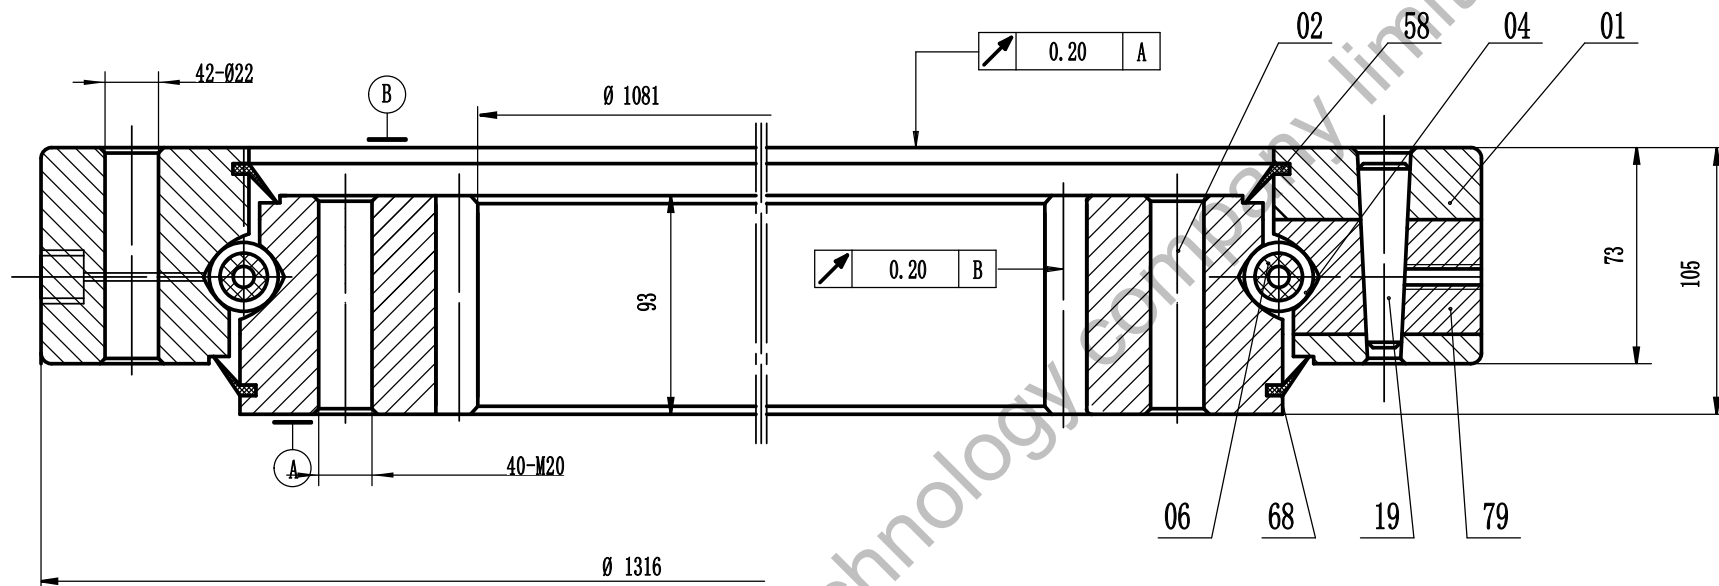

A-A

Remark:

1. Luoyang JCB Bearing Technology Co., Ltd is a technical Inc, specialize in designing and manufacturing slewing ring bearing, we can design and manufactur all kinds of slewing bearing according to client's requirement.
2. This drawing is reference for user, if you need formal drawing, please contact wth us sales@jcb-bearing.com, the official drawing will be submitted after order confirmation.

Contact information

Company Address : No.3 Lianmeng road, Luoyang, Henan, China.

Postal code : 471003

Phone : 86-379-68611678 Fax : 86-379-68611679

E-mail: sales@jcb-bearing.com

Reserved E-mail: sales@slewing-ring-bearings.com

Website: www.jcb-bearing.com

www.slewing-ring-bearings.com

www.slewing-bearings.net

www.swing-bearings.com

SWING BEARING FOR CATERPILLER EXCAVATOR	320C CLZ1-UP	
		Weight(kg)
		230
	Luoyang JCB Bearing Technology Co., Ltd	